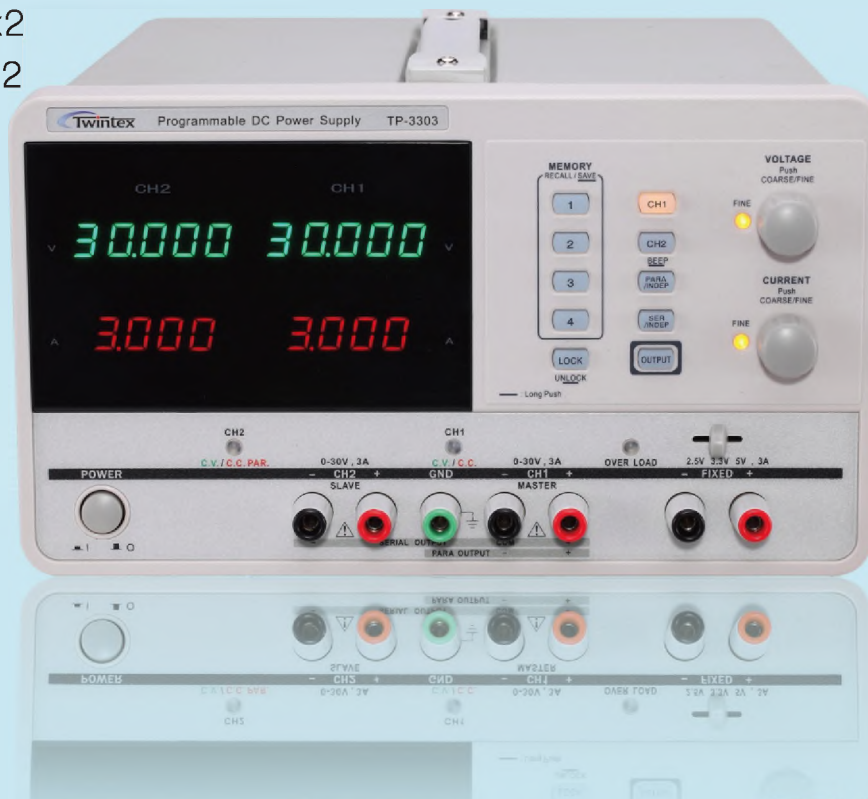

TP3300 SERIES

0~32V / 0~3.2A x2

0~32V / 0~5.1A x2

FIXED

2.5, 3.3, 5V/3A

FEATURES

- Two independent adjustable outputs 0~32V/0~3.2A x2, 0~32V/0~5.1A x2
- One selectable output 2.5V, 3.3V, 5V/3A
- High resolution 1mV/1mA (TP-3303)
- Constant voltage and constant current operations, auto CV and CC switch
- Digital panel control, Coarse/Fine volume control for voltage and current
- 4 sets save & recall for panels settings, quick operation from panel
- Panel lock and output ON/OFF function
- Preset function, setting of voltage and current with output open circuit
- Auto Series and Parallel tracking operations
- Intelligent cooling fan control
- Standard USB interface for PC remote control (TP-3303/3303U/3305U)
- Support Labview (TP-3303/3303U/3305U)